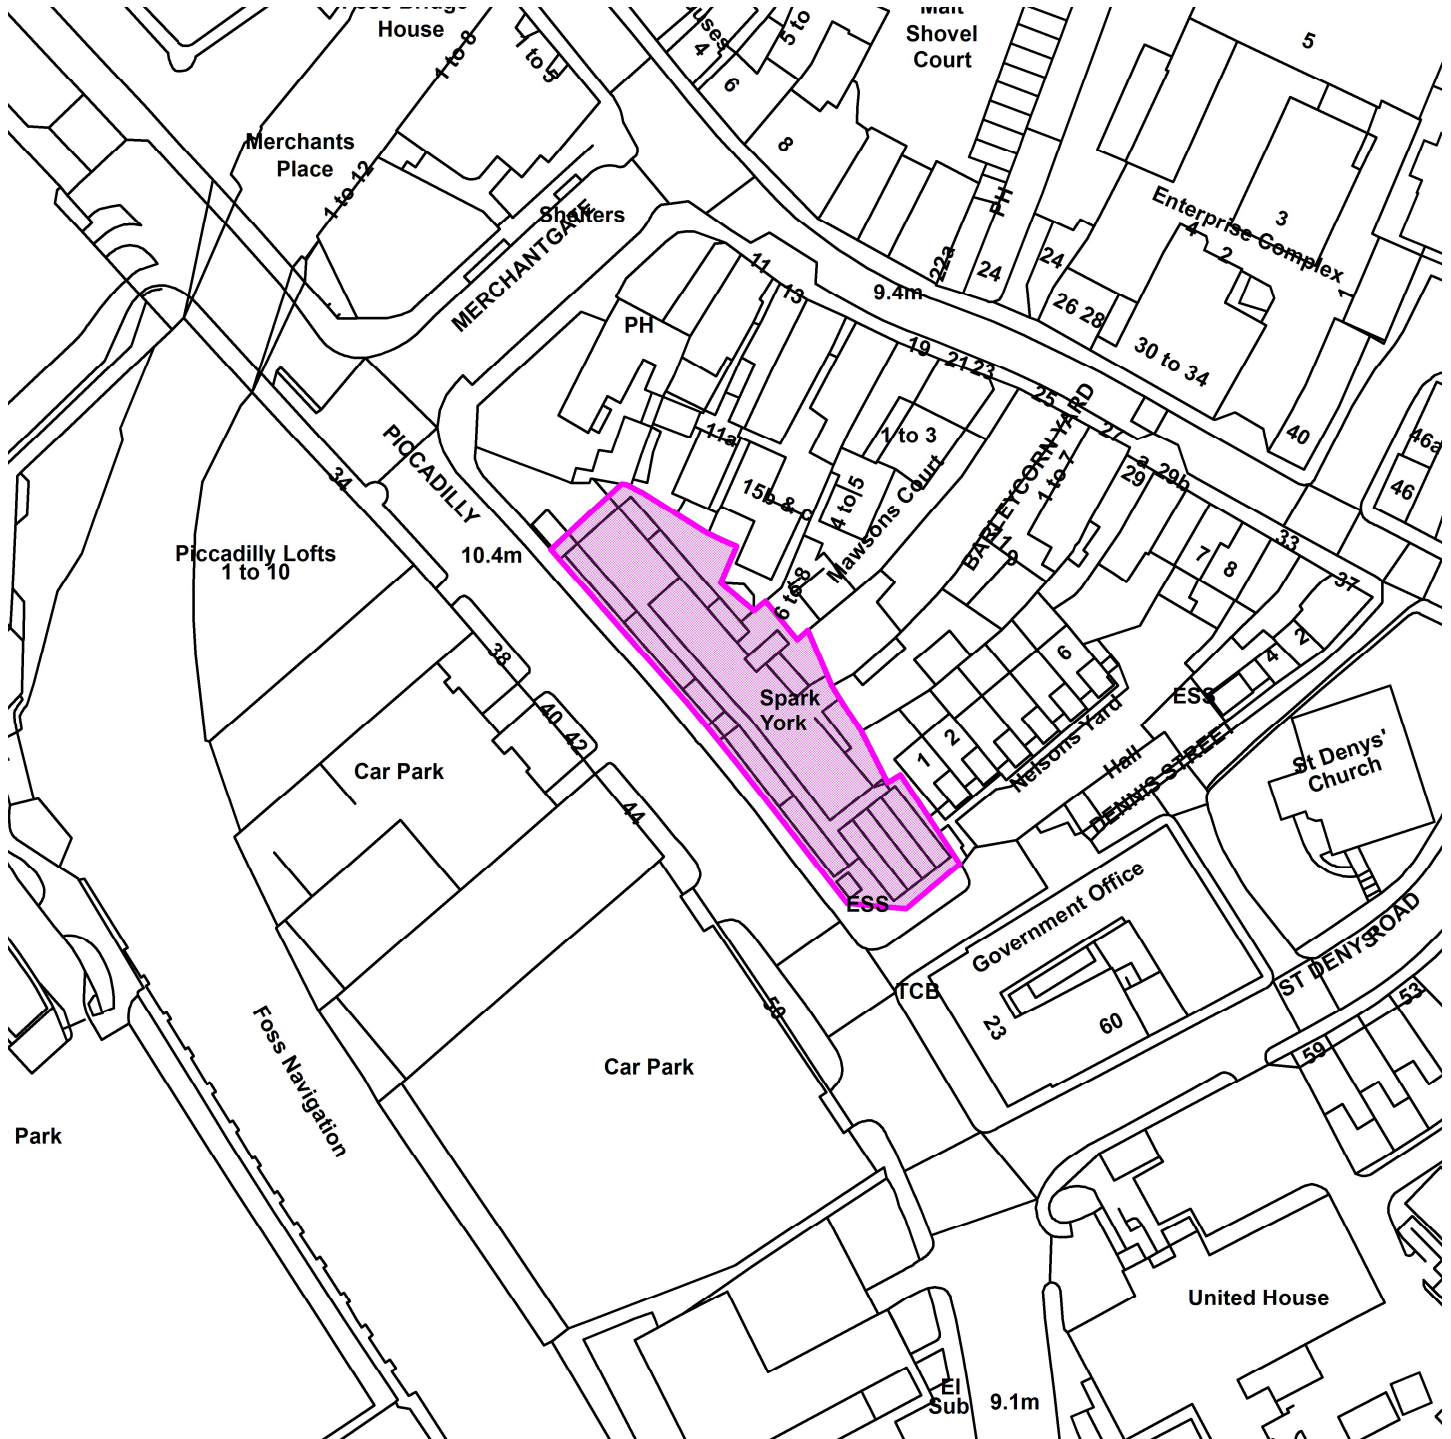

20/00561/FUL

Spark York, Piccadilly

Scale : 1:1028

Reproduced from the Ordnance Survey map with the permission of the Controller of Her Majesty's Stationery Office © Crown Copyright 2000.

Unauthorised reproduction infringes Crown Copyright and may lead to prosecution or civil proceedings.